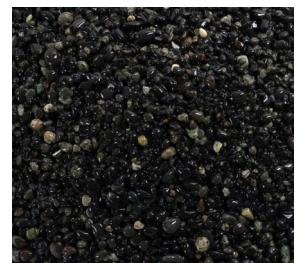

REGULAR
6/10