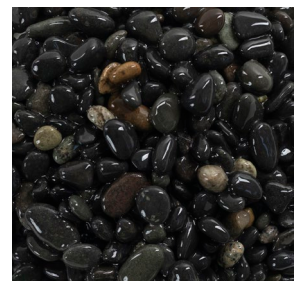

PEA GRAVEL
5/10