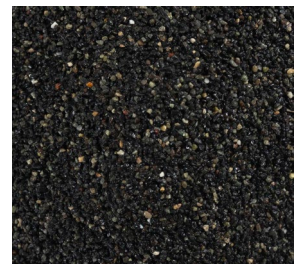

BLACK PEARL™

STONE CARPET / RAW MATERIAL

FROM ICELAND

Arctic Aggregates is a B2B supplier of premium raw materials for stone carpet and resin flooring manufacturers and large-scale installers across North America and Europe. We provide naturally-occurring Icelandic black basalt stone pebbles as the base aggregate in stone carpet formulations – delivering a naturally dark black, durable, fade-resistant, and stable material that enhances the longevity and performance of resin-bound stone flooring.

Use as stand-alone aggregate or blend with other colors to achieve unique color effects.

Naturally slip-resistant thanks to its volcanic textured surface.

- NO ARTIFICIAL COLOR OR DYES
- HAZE-FREE
- SUPERIOR BONDING

MINI
8/16

REGULAR
6/10

PEA GRAVEL
5/10

ORDERING INFORMATION

Call 904-549-9002

Email: purchasing@arcticaggregates.com

ArcticAggregates.com